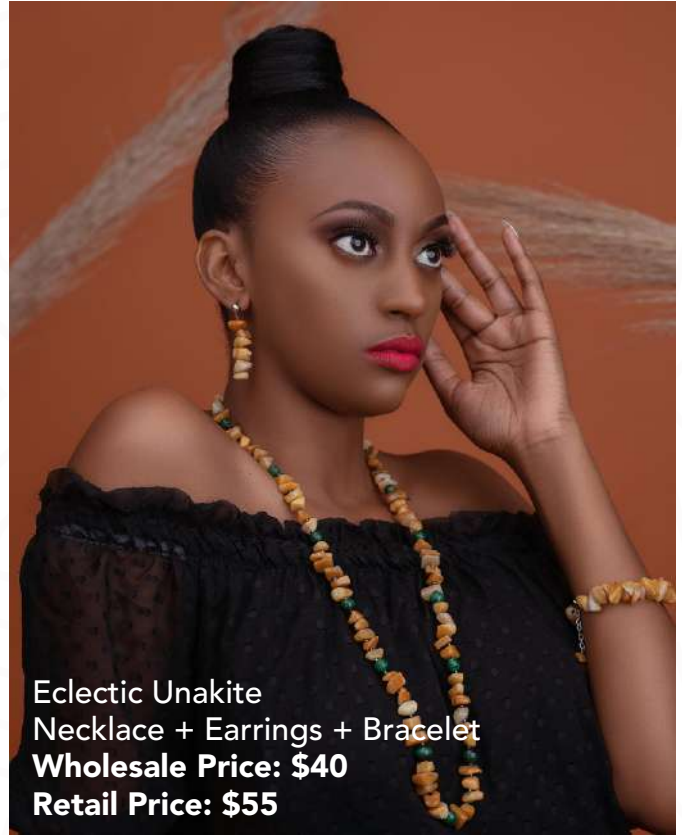

Gemstone Shapes: Tear drop, Water drop and Heart shapes

Jewelry Sets

Limited Edition

Eclectic Unakite
Necklace + Earing + Bracelet
Wholesale Price \$40
Retail Price \$55

Jewelry Sets

Turquoise Leaf
Necklace + Earrings + Bracelet
Wholesale Price: \$18
Retail Price \$30

Eclectic Unakite
Necklace + Earrings + Bracelet
Wholesale Price: \$40
Retail Price: \$55

Mother of Pearl
Necklace + Earrings
Wholesale Price \$21
Retail Price \$30

Faceted Amethyst
Necklace + Earrings
Wholesale Price: \$28
Retail Price: \$40