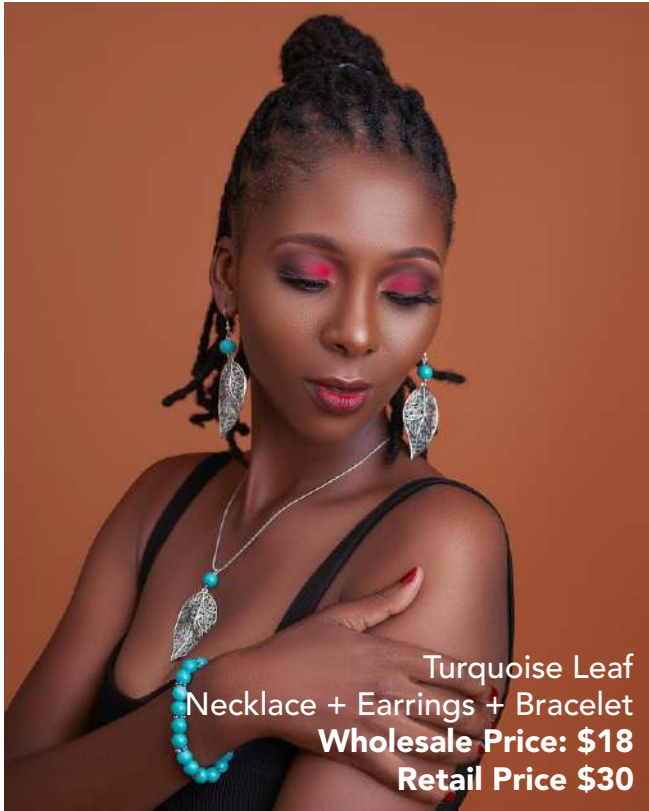

Gemstone Shapes: Tear drop, Water drop and Heart shapes

Jewelry Sets

Limited Edition

Eclectic Unakite
Necklace + Earing + Bracelet
Wholesale Price \$40
Retail Price \$55

Jewelry Sets

Turquoise Leaf
Necklace + Earrings + Bracelet
Wholesale Price: \$18
Retail Price \$30

Eclectic Unakite
Necklace + Earrings + Bracelet
Wholesale Price: \$40
Retail Price: \$55

Mother of Pearl
Necklace + Earrings
Wholesale Price \$21
Retail Price \$30

Faceted Amethyst
Necklace + Earrings
Wholesale Price: \$28
Retail Price: \$40